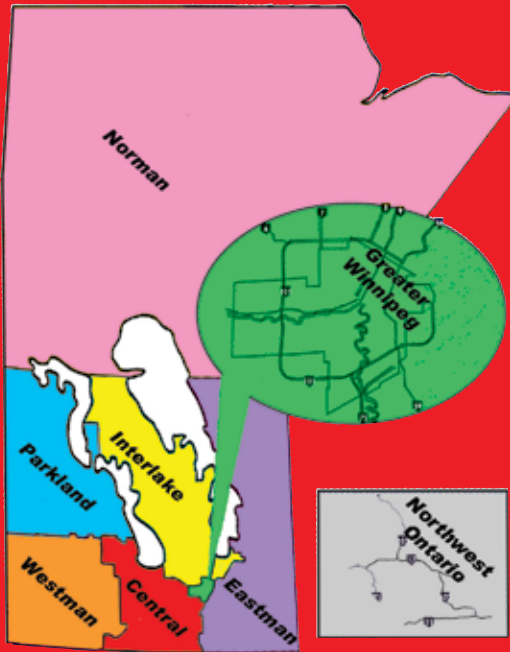

'09 COURSE DIRECTORY
GOLF
MANITOBA Journal

WESTMAN REGION

BIRTLE RIVERSIDE GOLF CLUB

Birtle, MB.
Club/Pro Shop: (204) 842-5364
Superintendent: Doug McMillan
9 holes - Par 68 - Public

MINNEDOSA COUNTRY CLUB

Minnedosa, MB.
Club/Pro Shop: (204) 867-3151
Pro/Manager: Deb Pritchard
18 holes - Par 72 - Public

DELORAINE GOLF & COUNTRY CLUB

Deloraine, MB.
Club/Pro Shop: (204) 747-2411
Manager/Sup: Garry Jasper
9 holes - Par 72 - Public

OAK ISLAND GOLF

Oak Lake Beach, MB.
Phone: 1-888-855-2262
18 holes - Par 72 - Public

PLEASANT VALLEY GOLF CLUB

Belmont, MB.
Club/Pro Shop: (204) 537-2487
Manager/Superintendent:
Wally Hall
18 holes - Par 69/71 - Public

GLENBORO GOLF & COUNTRY CLUB

Glenboro, MB.
Club/Pro Shop: (204) 827-2856
Manager: Irma Wood
Superintendent: Bruce Anderson
9 holes - Par 70/72 - Public

SHILO GOLF & COUNTRY CLUB

Shilo, MB.
Club/Pro Shop: (204) 765-3623
General Manager/ Superintendent:
Scott Ramsay
Head Pro: Dave Scinocca
18 holes - Par 71 - Public

KILLARNEY LAKESIDE GOLF CLUB

Killarney, MB.
Club/Pro Shop: (204) 523-8277
Head Pro/Mgr: Randy Brekke
Superintendent: Joel Baggley
18 holes - Par 71 - Semi-Private

SOURIS GLENWOOD GOLF CLUB

Souris, MB.
Club/Pro Shop: (204) 483-2956
Manager: Cheryl Brown
Superintendent: Kevin Robertson
9 holes - Par 70/72 - Public

LAKESIDE GOLF CLUB

Shoal Lake, MB.
Club/Pro Shop: (204) 759-2002
9 holes - Par 72 - Public

VIRDEN WELL VIEW GOLF CLUB

Virden, MB.
Club/Pro Shop: (204) 748-1721
Clubhouse Manager: Diane Souter
Superintendent: Mike Trager
9 holes - Par 72 - Public

MELITA GOLF CLUB

Melita, MB.
Club/Pro Shop: (204) 522-3820
Manager: Gene Banks
Superintendent: Derrall Walker
9 holes - Par 70/74 - Public

ROBLIN GOLF & COUNTRY CLUB

Roblin, MB.
Club/Pro Shop: (204) 937-4774
Manager: Dean Gaber
Superintendent: Darren Ross
9 holes - Par 68/72 - Public

RUSSELL GOLF CLUB

Russell, MB.
Club/Pro Shop: (204) 773-2969
Manager: Gail Clement
Superintendent: Cory Lowe
9 holes - Par 71/72 - Public

SWAN RIVER GOLF & COUNTRY CLUB

Swan River, MB.
Club: (204) 734-3935
Pro Shop: (204) 734-9393
Head Pro: Brett Berkner
Superintendent: Mike Smith
9 holes - Par 72 - Public

CLEAR LAKE GOLF COURSE

Wasagaming, MB.
Club/Pro Shop: (204) 848-4653
Head Pro: Trevor Daley
Manager: Ian Sarna
Superintendent: Greg Holden
18 holes - Par 72/75 - Public

DAUPHIN LAKE GOLF CLUB

Dauphin, MB.
Club/Pro Shop: (306) 638-9400
Head Pro/Manager: Gary Brandon
Superintendent: Ken Ushkowski
18 holes - Par 70 - Semi-Private

GILBERT PLAINS COUNTRY CLUB

Gilbert Plains, MB.
Club/Pro Shop: (204) 548-2118
Superintendent: Mike Buchanan
18 holes - Par 71 - Semi-Private

PARKLAND REGION

NORMAN REGION

THOMPSON GOLF CLUB

Thompson, MB.
Club/Pro Shop: (204) 778-5537
Head Pro: Tanya Burnside
Superintendent: Farrol Asham
9 holes - Par 74 - Public

This Directory lists Golf Clubs
and Courses which are
members of
**GOLF
MANITOBA**
Only